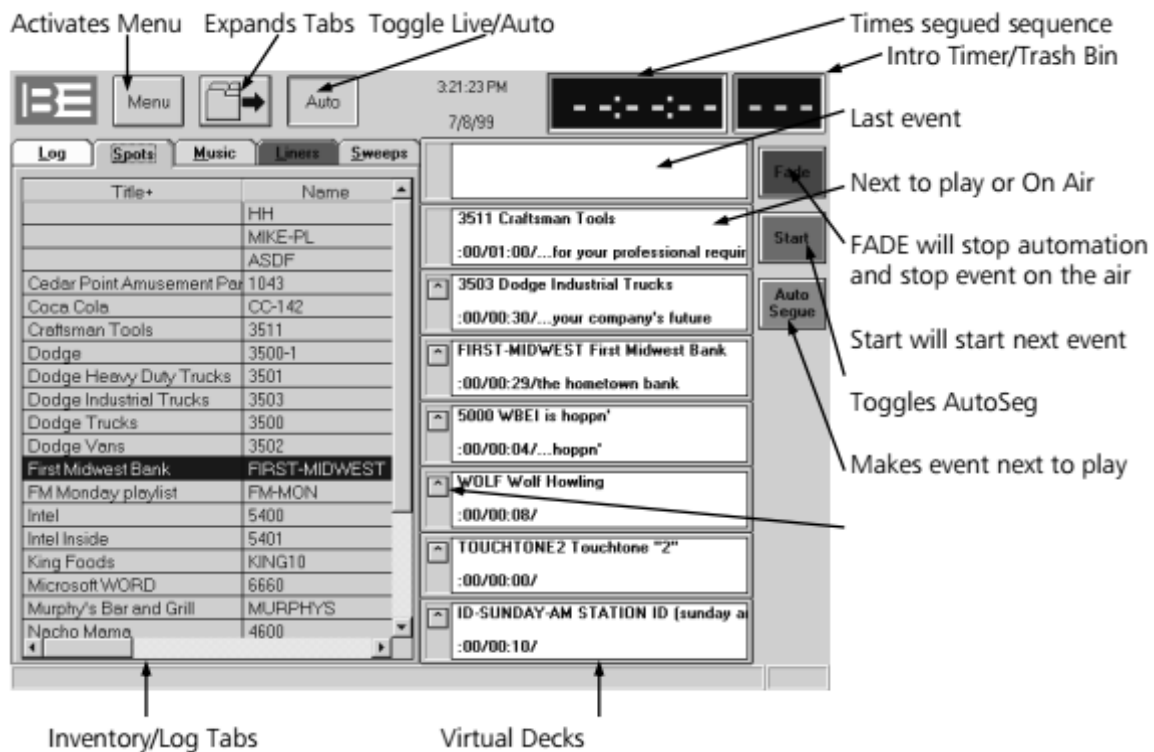

## AudioVault AVAir Instructions:

To stop the music after the current song is playing, click the **Auto Segue** button to turn it off. As long as the Auto Segue button remains bright yellow, the music will continue to play.

To play the next song, click the **Start** button.

To play a song from the Music category, click the Music Tab and click+drag the song into the Virtual Decks where you want it to play in the lineup. You can double-click any column to sort the tab.